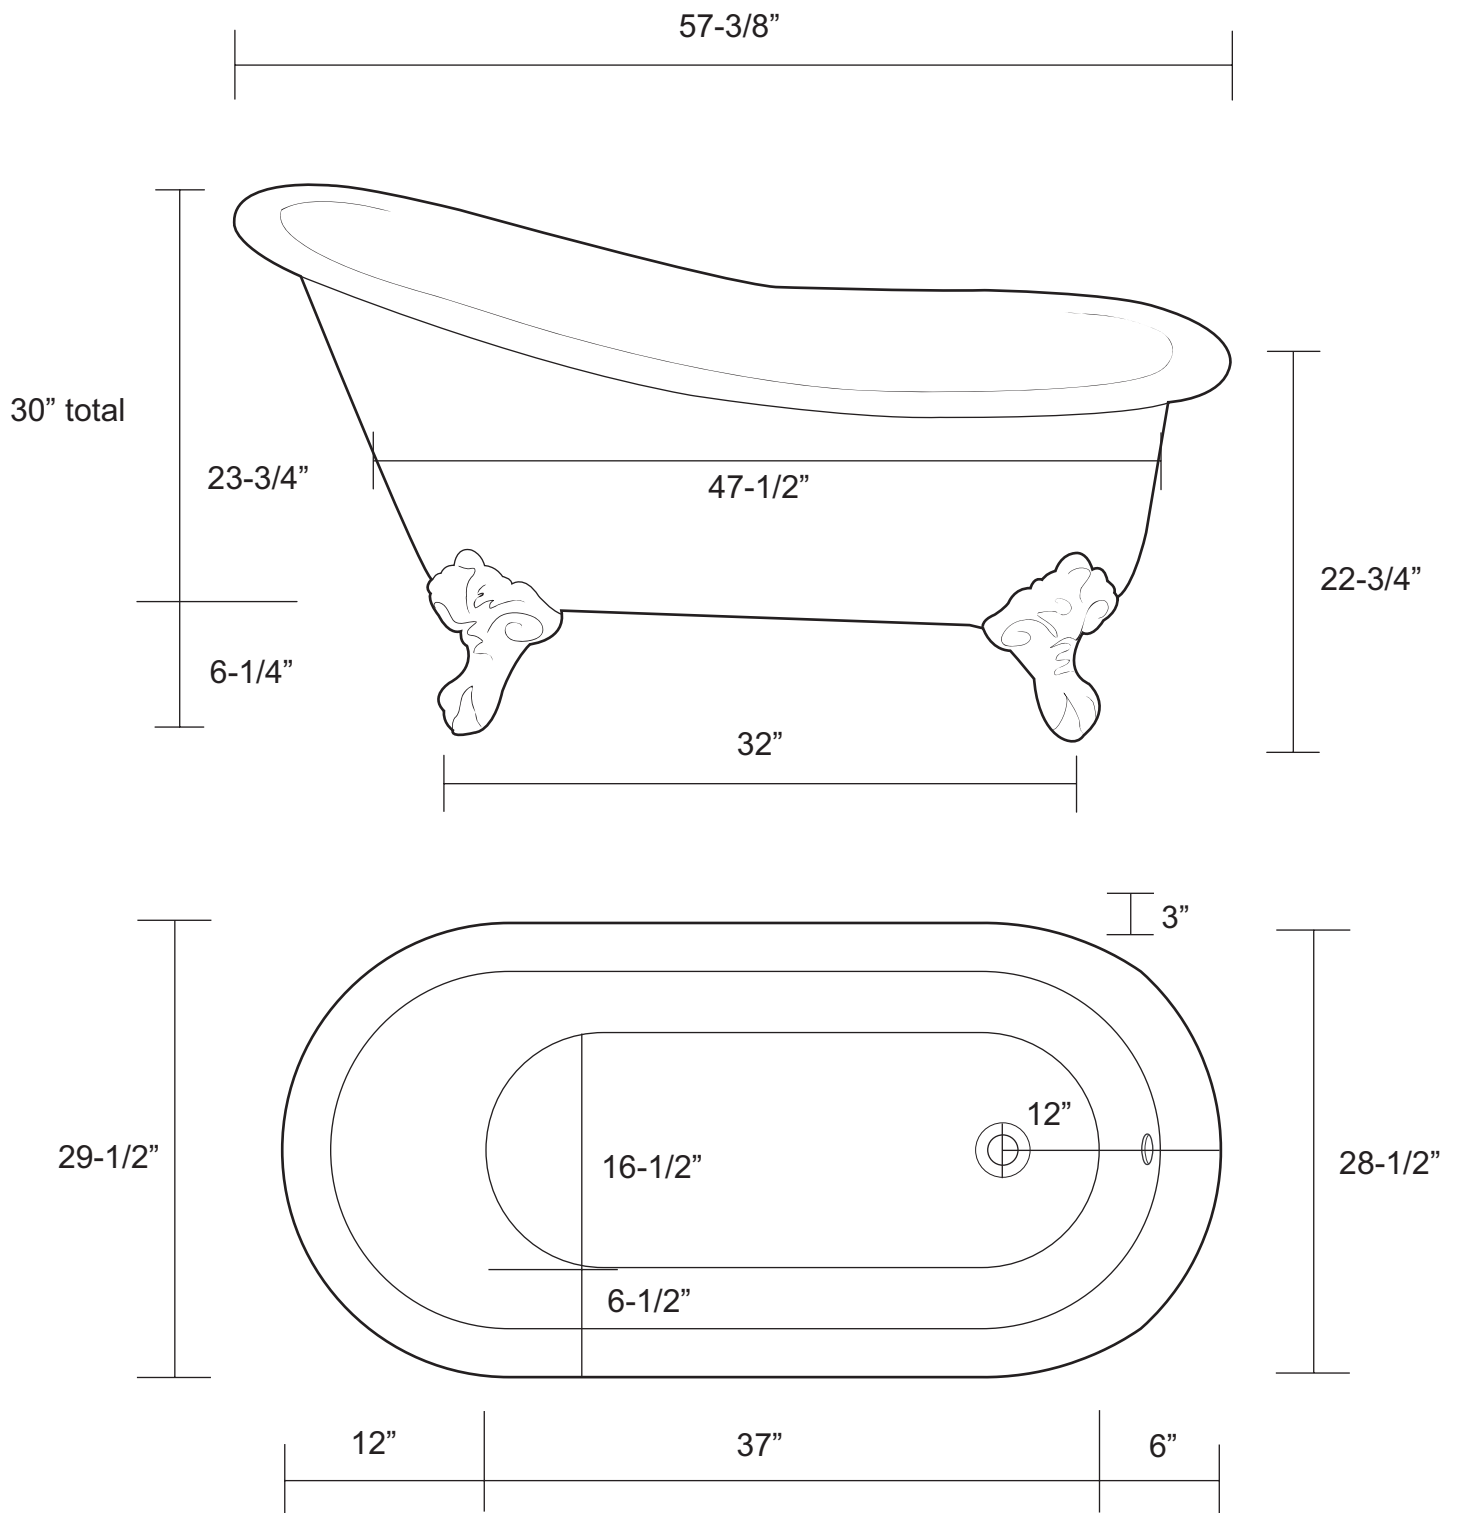

57" Cast Iron Slipper Tub

Tub Dimensions: 57-3/8" L x 29-1/2" W x 22-3/4" - 30" H

Tub water capacity: 35 gallons

Tub Weight Uncrated: 275 lbs. Tub Weight Crated: 455 lbs

Tub is 16-1/2" deep at drain.

Overflow hole diameter is 1-1/2"

Water depth to overflow is 13-1/2" H

Note: All measurements are approximate. Measurements may vary +/- 1/2".